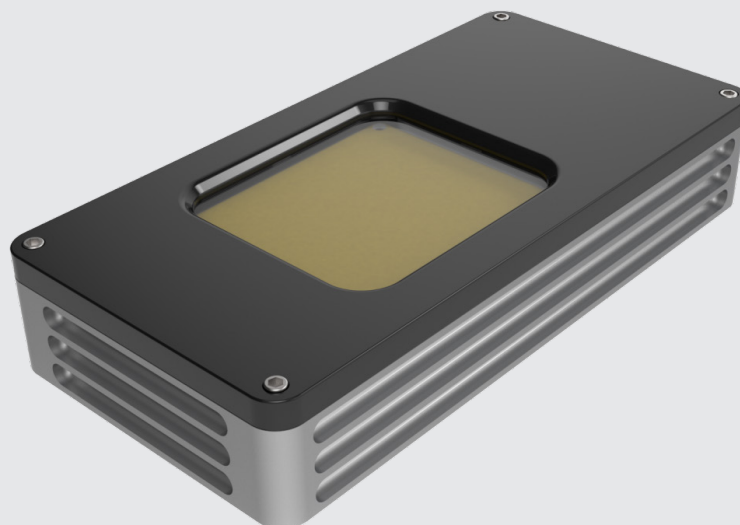

LBX

LED Bulkhead up to
1500 lumens

Overview

Lumenox design and manufacture an extensive range of LED-based luminaires suitable for both hazardous and industrial environments. Manufactured in the UK and engineered to the highest standards, the Lumenox LBX offers excellent efficacy, low maintenance, low cost of ownership, extended operational life and minimal on-site maintenance. Attention to detail at every stage from concept through to manufacturing has ensured that the LED light engine operates under reduced stress, both electrically and thermally, thus resulting in a luminaire with excellent lifetime characteristics. A wide mains input voltage range ensures compatibility with an on-site supply voltage from 110-240 volts at 50-60 Hz. The cast aluminium housing is built complete with an ultra-clear, toughened glass window. In line with our exacting design, manufacturing, QA and testing standards, all Lumenox units are produced to provide a low carbon footprint whilst ensuring optimum illumination year after year, even in the most demanding applications.

Features

- Solid state lighting technology
- Encapsulated optical engine
- Advanced diffuser design
- Lumen output options 800-1500lms
- System efficacy approx. 100lm/W
- Power options, from 8-15w
- Operational life > 100,000
- Input voltage 110-240VAC
- Variable operating temperature
- Weatherproof to IP65
- Rugged marine grade alloy